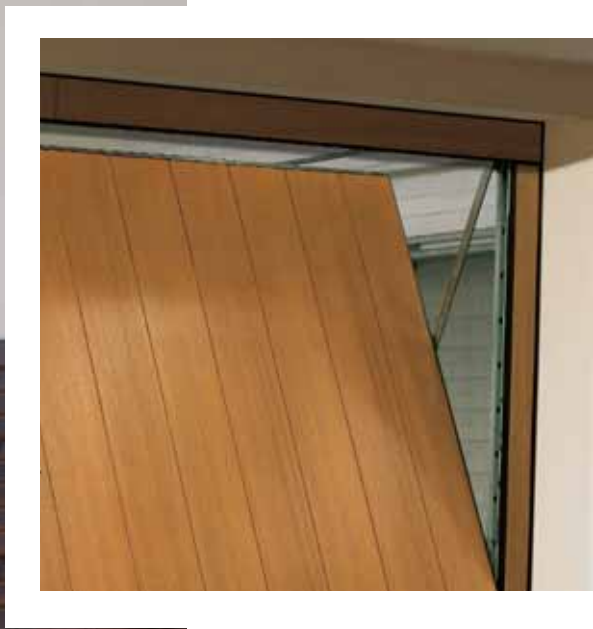

FUSION 2 - D-SIDE LINE
lacquered white

TOP GARAGE SECURITY
basculante in okoumè tinto naturale

TOP GARAGE SECURITY
natural stained okoumè up and over door

STOP REGULAR
basculante in rovere tinto

STOP REGULAR
stained oak up and over door